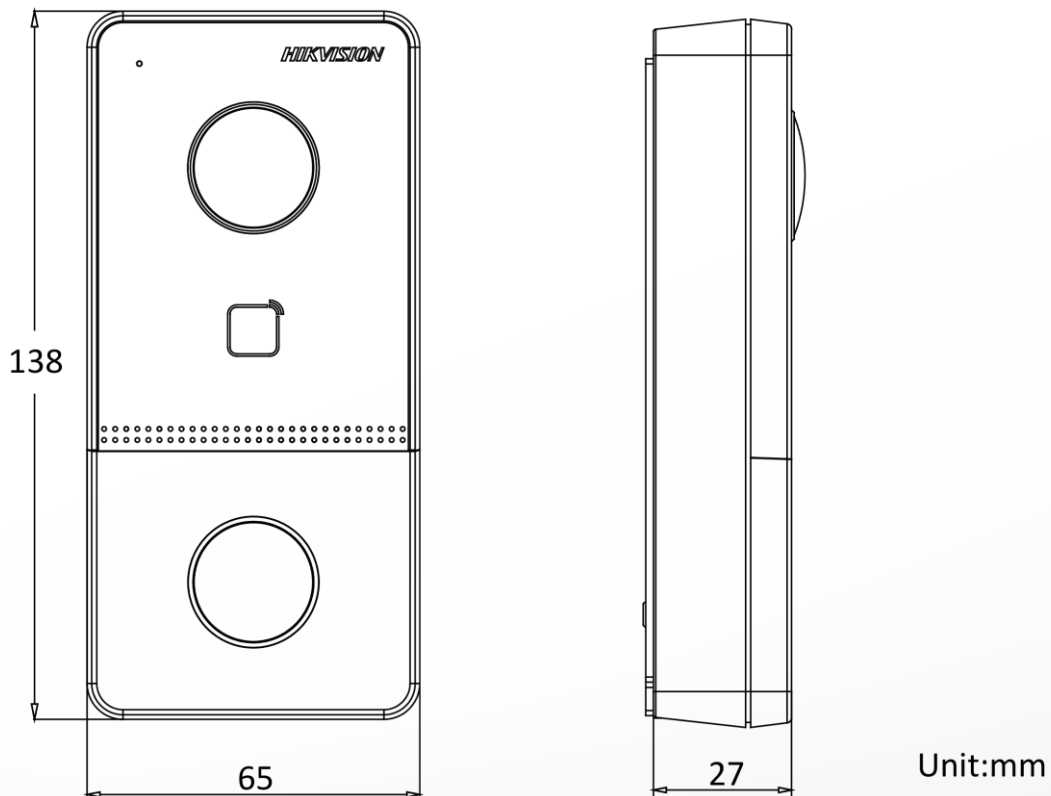

Lock control	1 relay, Max. 30 VDC 2 A
Door contact input	1
General	
Button	1 physical button
Installation	Surface mounting
Indicator	2
Weight	Net weight: 0.190 kg Gross weight: 0.414 kg
Protective level	IP65
Working temperature	-40 °C to 55 °C(-40 °F to 131 °F)
Working humidity	10% to 95% (no-condensing)
Dimension (W × H × D)	138 mm × 65 mm × 27 mm (5.4" × 2.6" × 1.1")
Battery	/
Application environment	Outdoor
Power consumption	< 10 W
Language	English, French, Portuguese (Brazil), Spanish, Russian, German, Italian, Polish, Arabic, Turkish, Vietnamese, Hungarian, Dutch, Romanian, Czech, Bulgarian, Ukrainian, Croatian, Serbian, Portuguese, Slovak

▪ Available Model

DS-KV6113-PE1(C)

▪ Dimension